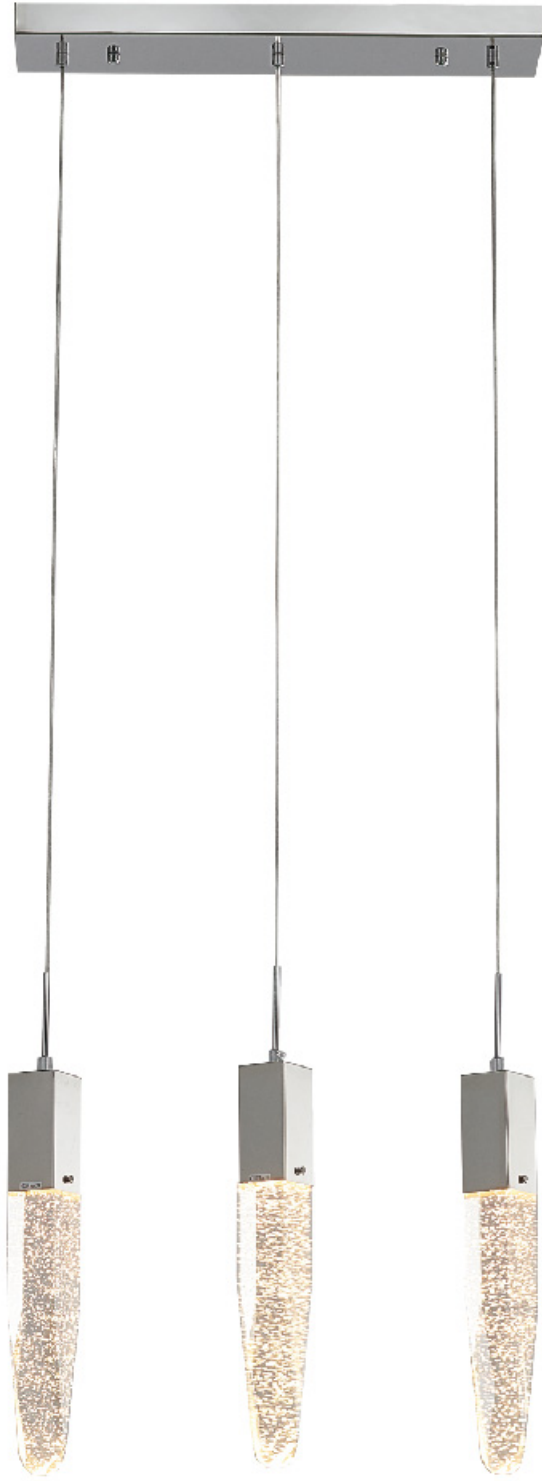

**ADS05C25G**  
 SIZE:27.25"L×27.25"W×144"H  
 LAMP:25/5W/GU10 LED

ADS05C25G  
 GU10×25 LED 5W

**ADS06C41B**  
 SIZE:35"L×35"W×144"H  
 LAMP:41/5W/GU10 LED

ADS06C41B  
 GU10×41 LED 5W

**ADS09C7B**  
 SIZE: 35"L x 11.75"W x 78"H  
 LAMP: 7/5W/GU10 LED

**ADS19C3CH**  
 SIZE:35"L×11.75"W×78"H  
 LAMP:3/5W/GU10 LED

**ADS19C3BR**  
 SIZE:35"L×11.75"W×78"H  
 LAMP:3/5W/GU10 LED

ADS14C3B  
 ADS14C3CH  
 GU10×3 LED 5W

ADS19C3CH  
 ADS19C3BR  
 GU10×3 LED 5W

**ADS15C3CH**  
 SIZE:21.75"Lx4.75"Wx78"H  
 LAMP:3/5W/GU10 LED

**ADS15C3B**  
 SIZE:21.75"Lx4.75"Wx78"H  
 LAMP:3/5W/GU10 LED

**ADS15C3G**  
 SIZE:21.75"Lx4.75"Wx78"H  
 LAMP:3/5W/GU10 LED

ADS15C3B  
 ADS15C3G  
 ADS15C3CH  
 GU10x3 LED 5W

**ADS16C25CH**  
 SIZE:27.25"L×27.25"W×144"H  
 LAMP:25/5W/GU10 LED

**ADS16C25B**  
 SIZE:27.25"L×27.25"W×144"H  
 LAMP:25/5W/GU10 LED

**ADS20C25CH**  
 SIZE:27.25"L×27.25"W×144"H  
 LAMP:25/5W/GU10 LED

ADS16C25B  
 ADS16C25CH  
 GU10×25 LED 5W

ADS20C25CH  
 GU10×25 LED 5W