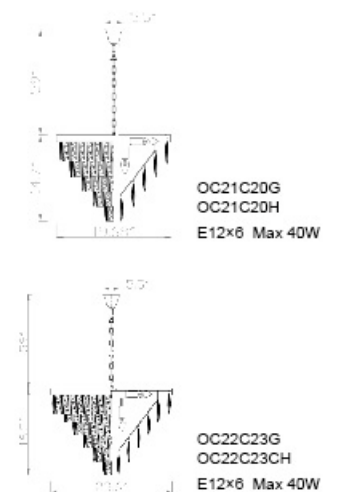

ADS06C41CH  
 GU10×41 LED 5W

**ADS06C41CH**  
 SIZE:35"L×35"W×144"H  
 LAMP:41/5W/GU10 LED

**ADS02C3B**  
 SIZE:21.75"L×4.75"W×78"H  
 LAMP:3/5W/GU10 LED

**ADS02C3G**  
 SIZE:21.75"L×4.75"W×78"H  
 LAMP:3/5W/GU10 LED

**ADS02C3CH**  
 SIZE:21.75"L×4.75"W×78"H  
 LAMP:3/5W/GU10 LED

**ADS03C5CH**  
 SIZE:13.75"L×13.75"W×78"H  
 LAMP:5/5W/GU10 LED

ADS03C5G  
 ADS03C5B  
 ADS03C5CH  
 GU10×5 LED 5W

**ADS03C5G**  
 SIZE:13.75"L×13.75"W×78"H  
 LAMP:5/5W/GU10 LED

**OC22C23G**  
 SIZE: 23.6"D×16.5"H  
 LAMP: 6/40W/E12

**OC22C23CH**  
 SIZE: 23.6"D×16.5"H  
 LAMP: 6/40W/E12

**OC21C20G**  
 SIZE: 19.68"D×14.7"H  
 LAMP: 6/40W/E12

**OC21C20CH**  
 SIZE: 19.68"D×14.7"H  
 LAMP: 6/40W/E12

**OC32C16CH CHIAN**  
 SIZE:15.7"D×11"H  
 LAMP:6/40W/E12

**OC36C20G PIPE**  
 SIZE:19.69"D×12.9"H  
 LAMP:10/40W/E12

**OC32C16G**  
 SIZE:15.7"D×11"H  
 LAMP:6/40W/E12

**OC35W10G**  
 SIZE:10"W×13"H×6.3"H  
 LAMP:1/40W/E12