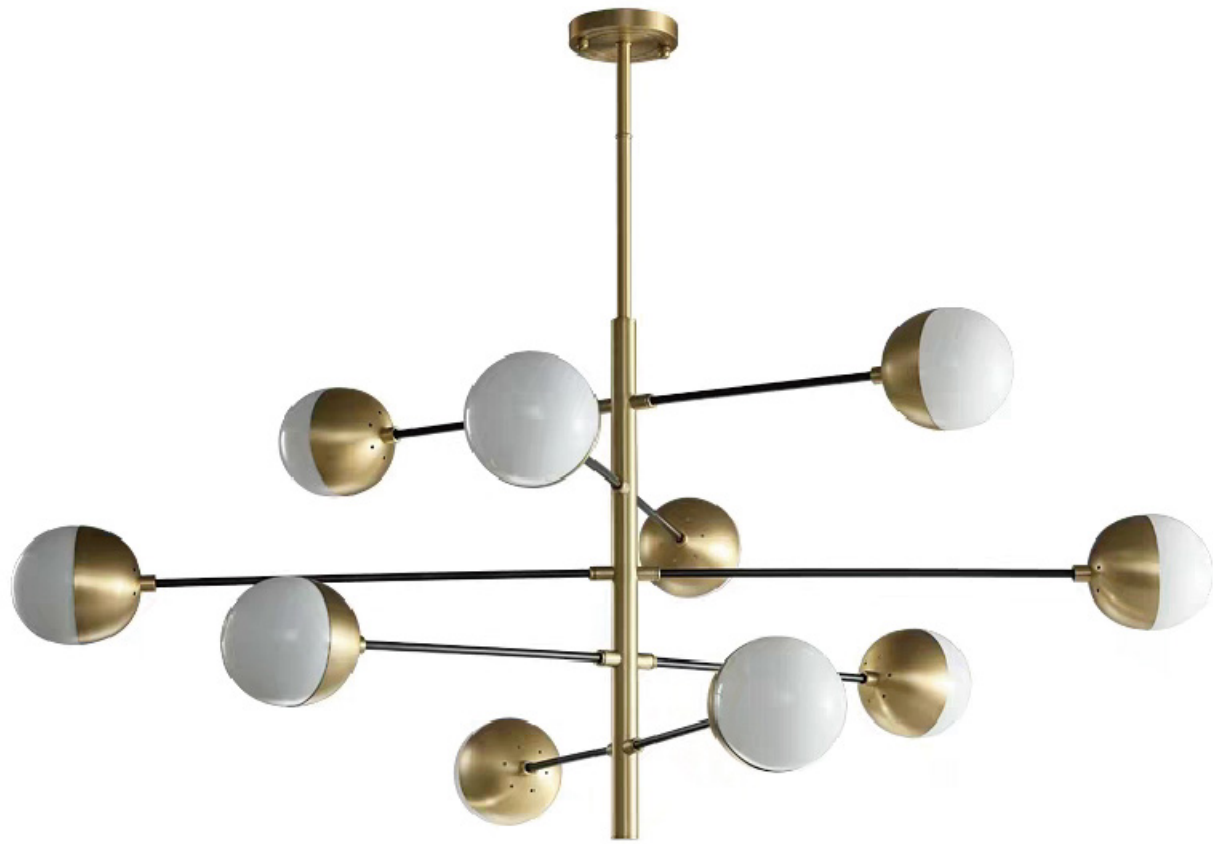

**BANLT13**  
SIZE:36"D×120"H  
LAMP:11/40W/E26

**DU03GD**  
SIZE:39.3"D×18.7"H  
LAMP:10/25W/E26

**BE23C40G**  
SIZE:39.37"W×19.68"H  
LAMP:8/5W/G9 LED

**ZD21C29G**  
 SIZE: 29.92"D x 22"H  
 LAMP: 10/5W/G9 LED

**ZD20P15G**  
 SIZE: 12.59"L x 5.9"W x 15.74"H  
 LAMP: 1/5W/G9 LED

**ZD19P10G**  
 SIZE: 9.84"L x 5.9"W x 10.62"H  
 LAMP: 1/5W/G9 LED

**ZD16W7G**  
 SIZE: 7.87"L x 7.87"W x 7.87"H  
 LAMP: 1/5W/G9 LED

ZD16W7G  
 G9x1 LED 5W

**AV71C39BR**  
 SIZE:39.4"D×21.6"H  
 LAMP:10/5W/G9 LED

AV71C39BR  
 G9×10 LED 5W

AV72T13BR  
 G9×3 LED 5W

**AV72T13BR**  
 SIZE:13"D×23.6"H  
 LAMP:3/5W/G9 LED

**AV73F13BR**  
 SIZE:13"D×63.8"H  
 LAMP:5/5W/G9 LED