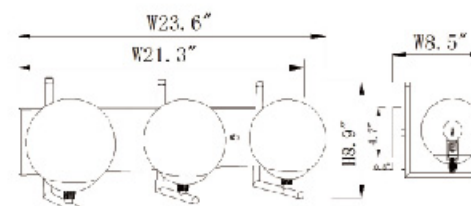

KJ01W23BR
E12x4 Max 40W