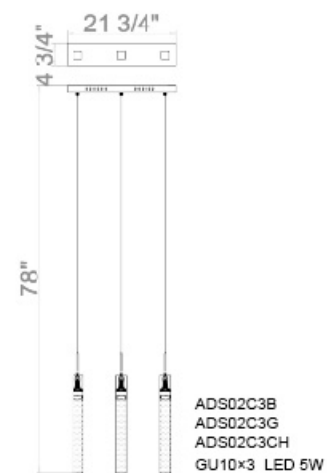

**ADS01P1G**  
 SIZE:2"L×2"W×19.6"H  
 LAMP:1/5W/GU10 LED

**ADS01P1CH**  
 SIZE:2"L×2"W×19.6"H  
 LAMP:1/5W/GU10 LED

**ADS01P1B**  
 SIZE:2"L×2"W×19.6"H  
 LAMP:1/5W/GU10 LED

ADS01P1CH  
 ADS01P1B  
 ADS01P1G  
 GU10×1 LED 5W

ADS06C41CH  
 GU10×41 LED 5W

**ADS06C41CH**  
 SIZE:35"L×35"W×144"H  
 LAMP:41/5W/GU10 LED

**ADS02C3B**  
 SIZE:21.75"L×4.75"W×78"H  
 LAMP:3/5W/GU10 LED

**ADS02C3G**  
 SIZE:21.75"L×4.75"W×78"H  
 LAMP:3/5W/GU10 LED

**ADS02C3CH**  
 SIZE:21.75"L×4.75"W×78"H  
 LAMP:3/5W/GU10 LED

**ADS03C5CH**  
 SIZE:13.75"L×13.75"W×78"H  
 LAMP:5/5W/GU10 LED

ADS03C5G  
 ADS03C5B  
 ADS03C5CH  
 GU10×5 LED 5W

**ADS03C5G**  
 SIZE:13.75"L×13.75"W×78"H  
 LAMP:5/5W/GU10 LED

**ADS03C5B**  
 SIZE:13.75"L×13.75"W×78"H  
 LAMP:5/5W/GU10 LED

**ADS04C7B**  
 SIZE:35"L×11.75"W×78"H  
 LAMP:7/5W/GU10 LED

**ADS04C7G**  
 SIZE:35"L×11.75"W×78"H  
 LAMP:7/5W/GU10 LED

ADS04C7G  
 ADS04C7B  
 ADS04C7CH  
 GU10×7 LED 5W