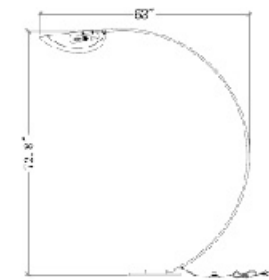

**TD33F21CH**  
SIZE: 21.7"D×10.5"H  
LAMP: 3/40W/E12

**DLS18T10S**  
SIZE: 9.8"D×16.9"H  
LAMP: 1/60W/E26

**OL05L**  
SIZE: 8"D×11"H  
LAMP: 1/60W/E26

**DU08P**  
SIZE: 5.7"D×9"H  
LAMP: 1/60W/E26

**TR78P10G**  
SIZE: 5.5"W×11"H×2.5"D  
LAMP: 1/60W/E26

**AZ03**  
SIZE:74.8"Lx43.3"Wx35.4"H  
LAMP:8/40W/E12

**AZ05**  
 SIZE:43.3"Lx35.4"Wx23.6"H  
 LAMP:8/40W/E12

**AZ06**  
 SIZE:41.3"Lx25.6"H  
 LAMP:8/40W/E12

**AZ02**  
 SIZE: 18.9"Lx23.6"Hx13.8"D  
 LAMP: 8/40W/E12

**7028F BK**  
SIZE: 18.89"D x 66.9"W x 86.6"H  
LAMP: 1/5W/LED SMD

**7035 F**  
 SIZE:90.5"D×90.5"H  
 LAMP:1/5W/LED SMD

**7076F**  
 SIZE:23.6"D×66.9"W×68.8-78.7"H  
 LAMP:3/40W/E26

**AV77F63B**  
 SIZE:63"L×72.8"H  
 LAMP:1/60W/E26