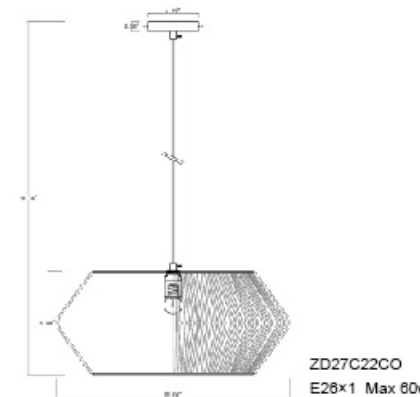

**ZD01P110**  
 SIZE: 11"L x 1.96"W x 11"H  
 LAMP: 1/5W/G9 LED

**ZD14C55G**  
 SIZE: 55.11"L x 3.93"D x 26.77"H  
 LAMP: 10/5W/LED SMD

**ZD27C22CO**  
 SIZE: 22"D x 10"H  
 LAMP: 1/60W/E26

**ZD28C12CO-BK**  
 SIZE: 12.59"D x 7.48"H  
 LAMP: 1/60W/E26