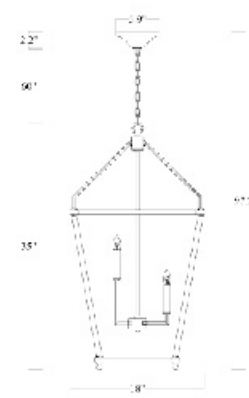

**MU108W29G**  
SIZE: 8.2"W x 5.4"D x 29.5"H  
LAMP: 2/5W/GU10 LED

**MU102W12G**  
SIZE: 8"W x 2.5"D x 12"H  
LAMP: 2/5W/GU10 LED

**MJ01W20G**  
SIZE: 7"D x 19.7"H  
LAMP: 2/5W/GU10 LED

**NL38GS-20**  
SIZE: 7"D x 17.7"H  
LAMP: 2/5W/GU10 LED

**MICWALL01**  
SIZE: 13.7"W×10.6"L×35.8"H  
LAMP: 4/5W/LED G9

**MICWALL02**  
SIZE: 13.7"W×7.84"L×66.1"H  
LAMP: 2/5W/LED G9

**NL38GCUS**  
SIZE: 4.5"W×19"H  
LAMP: 2/25W/G9

**MU37**  
SIZE: 17.7"W×36.5"H×7.5"D  
LAMP: 2/40W/E12

**LA23C12CO**  
 SIZE: 12"D×27"H  
 LAMP: 4/40W/E12

**LA24C18CO**  
 SIZE: 18"D×35"H  
 LAMP: 8/40W/E12

LA23C12CO  
 E12x4 Max 40W

LA24C18CO  
 E12x4 Max 40W

**LA11AB-10**  
 SIZE: 10"D×13.5"H  
 LAMP: 4/40W/E12

LA11AB-10  
 E12x4 Max 40W

**TD28C18B**  
 SIZE: 18.9"D×22.8"H  
 LAMP: 8/40W/E12

**LA10BLK**  
SIZE:9"D×23.75"H  
LAMP:4/25W/G9

**LA17BLK**  
SIZE:24"D×42"H  
LAMP:6/40W/E12

**LA15BLK**  
SIZE:28"D×27.5"H  
LAMP:4/40W/E12