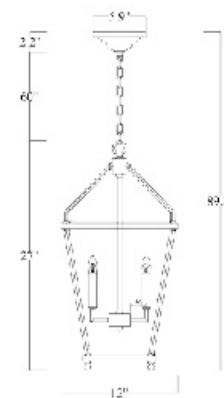

**MU108W29G**  
SIZE: 8.2"W x 5.4"D x 29.5"H  
LAMP: 2/5W/GU10 LED

**MU102W12G**  
SIZE: 8"W x 2.5"D x 12"H  
LAMP: 2/5W/GU10 LED

**MJ01W20G**  
SIZE: 7"D x 19.7"H  
LAMP: 2/5W/GU10 LED

**NL38GS-20**  
SIZE: 7"D x 17.7"H  
LAMP: 2/5W/GU10 LED

**MICWALL01**  
SIZE: 13.7"W×10.6"L×35.8"H  
LAMP: 4/5W/LED G9

**MICWALL02**  
SIZE: 13.7"W×7.84"L×66.1"H  
LAMP: 2/5W/LED G9

**NL38GCUS**  
SIZE: 4.5"W×19"H  
LAMP: 2/25W/G9

**MU37**  
SIZE: 17.7"W×36.5"H×7.5"D  
LAMP: 2/40W/E12

**LA23C12CO**  
 SIZE: 12"D×27"H  
 LAMP: 4/40W/E12

**LA24C18CO**  
 SIZE: 18"D×35"H  
 LAMP: 8/40W/E12

LA23C12CO  
 E12x4 Max 40W

LA24C18CO  
 E12x4 Max 40W

**LA11AB-10**  
 SIZE: 10"D×13.5"H  
 LAMP: 4/40W/E12

LA11AB-10  
 E12x4 Max 40W

**TD28C18B**  
 SIZE: 18.9"D×22.8"H  
 LAMP: 8/40W/E12

**LA10BLK**  
SIZE:9"D×23.75"H  
LAMP:4/25W/G9

**LA17BLK**  
SIZE:24"D×42"H  
LAMP:6/40W/E12

**LA15BLK**  
SIZE:28"D×27.5"H  
LAMP:4/40W/E12