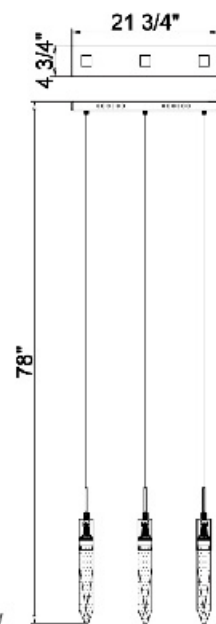

ADS06C41CH  
 GU10×41 LED 5W

**ADS06C41CH**  
 SIZE:35"L×35"W×144"H  
 LAMP:41/5W/GU10 LED

**ADS02C3B**  
 SIZE:21.75"L×4.75"W×78"H  
 LAMP:3/5W/GU10 LED

**ADS02C3G**  
 SIZE:21.75"L×4.75"W×78"H  
 LAMP:3/5W/GU10 LED

**ADS19C3CH**  
 SIZE:35"L×11.75"W×78"H  
 LAMP:3/5W/GU10 LED

**ADS19C3BR**  
 SIZE:35"L×11.75"W×78"H  
 LAMP:3/5W/GU10 LED

ADS14C3B  
 ADS14C3CH  
 GU10×3 LED 5W

ADS19C3CH  
 ADS19C3BR  
 GU10×3 LED 5W

**ADS15C3CH**  
 SIZE:21.75"Lx4.75"Wx78"H  
 LAMP:3/5W/GU10 LED

**ADS15C3B**  
 SIZE:21.75"Lx4.75"Wx78"H  
 LAMP:3/5W/GU10 LED

**ADS15C3G**  
 SIZE:21.75"Lx4.75"Wx78"H  
 LAMP:3/5W/GU10 LED

ADS15C3B  
 ADS15C3G  
 ADS15C3CH  
 GU10x3 LED 5W

**ADS16C25CH**  
 SIZE:27.25"L×27.25"W×144"H  
 LAMP:25/5W/GU10 LED

**ADS16C25B**  
 SIZE:27.25"L×27.25"W×144"H  
 LAMP:25/5W/GU10 LED

**ADS20C25CH**  
 SIZE:27.25"L×27.25"W×144"H  
 LAMP:25/5W/GU10 LED

ADS16C25B  
 ADS16C25CH  
 GU10×25 LED 5W

ADS20C25CH  
 GU10×25 LED 5W