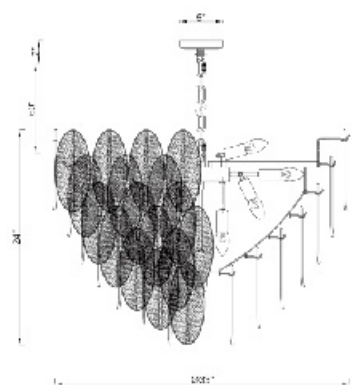

OC40C19C  
 OC40C19SMK  
 55W LED 3000K DIMMABLE

**LA26C33CO**  
 SIZE:33"D×24"H  
 LAMP:22/40W/E12

**TD31C23AB**  
 SIZE:23.6"D×25"H  
 LAMP:6/40W/E12

LA25C20CO  
 E12×9 Max 40W

**LA25C20CO**  
 SIZE:20"D×18"H  
 LAMP:9/40W/E12

LA28C33CO  
 E12×22 Max 40W

**TD30C30CH**  
 SIZE:29.92"D  
 LAMP:12/40W/E12

**MU03CH**  
SIZE:30"D×15.7"H  
LAMP:12/40W/E12

**YS40991-3CB**  
SIZE:20"D×6"H  
LAMP:3/60W/E26

**YS40991-3CS**  
SIZE:17"D×5.9"H  
LAMP:3/60W/E26