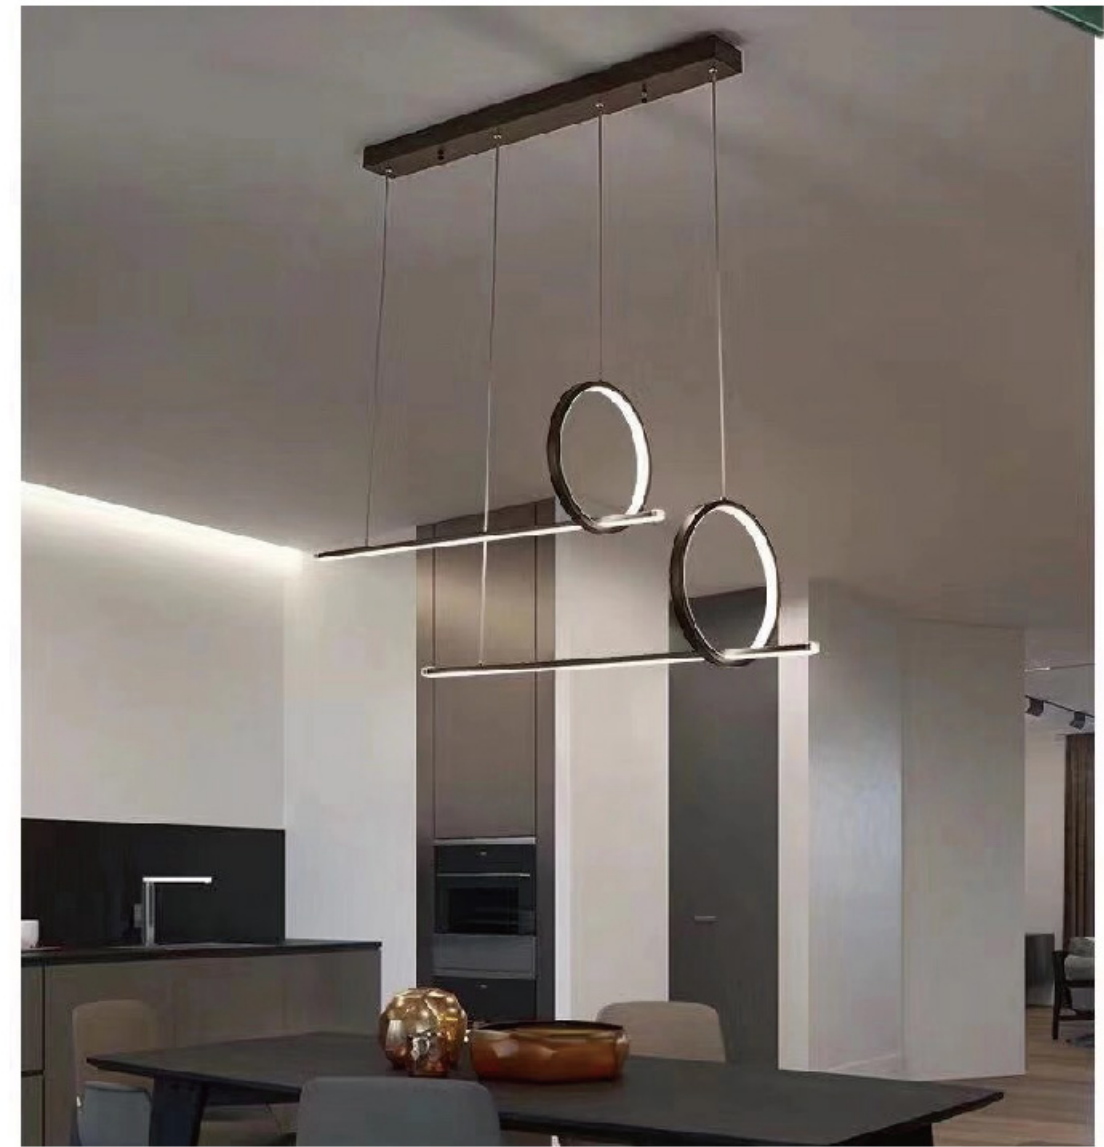

MD2776-4S BK
SIZE:47.2"Lx12.2"Wx47.2"H
LAMP:60W/LED SMD