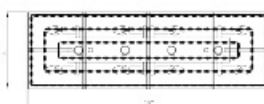

OC09C23G  
 36W LED 3000K DIMMABLE

OC11F22SC  
 56W LED 3000K DIMMABLE

**OC33C38G**  
 SIZE:38"L×12.2"W×11"H  
 LAMP:12/40W/E12

**OC33C38CH**  
 SIZE:38"L×12.2"W×11"H  
 LAMP:12/40W/E12

OC33C38G  
 OC33C38CH  
 E12×12 Max 40W