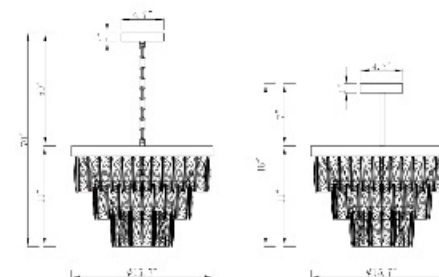

**ADS01P1G**  
 SIZE:2"L×2"W×19.6"H  
 LAMP:1/5W/GU10 LED

**ADS01P1CH**  
 SIZE:2"L×2"W×19.6"H  
 LAMP:1/5W/GU10 LED

**ADS01P1B**  
 SIZE:2"L×2"W×19.6"H  
 LAMP:1/5W/GU10 LED

ADS01P1CH  
 ADS01P1B  
 ADS01P1G  
 GU10×1 LED 5W

**ADS02C3CH**  
 SIZE:21.75"L×4.75"W×78"H  
 LAMP:3/5W/GU10 LED

**ADS03C5CH**  
 SIZE:13.75"L×13.75"W×78"H  
 LAMP:5/5W/GU10 LED

ADS03C5G  
 ADS03C5B  
 ADS03C5CH  
 GU10×5 LED 5W

**ADS03C5G**  
 SIZE:13.75"L×13.75"W×78"H  
 LAMP:5/5W/GU10 LED

**OC32C16CH CHIAN**  
 SIZE:15.7"D×11"H  
 LAMP:6/40W/E12

**OC36C20G PIPE**  
 SIZE:19.69"D×12.9"H  
 LAMP:10/40W/E12

**OC32C16G**  
 SIZE:15.7"D×11"H  
 LAMP:6/40W/E12

**OC35W10G**  
 SIZE:10"W×13"H×6.3"H  
 LAMP:1/40W/E12

**OC32C16CH PIPE**  
 SIZE:15.7"D×11"H  
 LAMP:6/40W/E12

OC32C16G  
 OC32C16CH PIPE  
 OC32C16CH CHIAN  
 E12×6 Max 40W

**LDI01**  
SIZE:47.2"L×31.5"W×19.68"H  
LAMP:144W/LED 3000K

**LDI02**  
SIZE:39.4"L×31.5"W×19.68"H  
LAMP:119W/LED 3000K