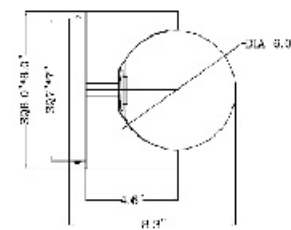

ZD16W7G
G9x1 LED 5W