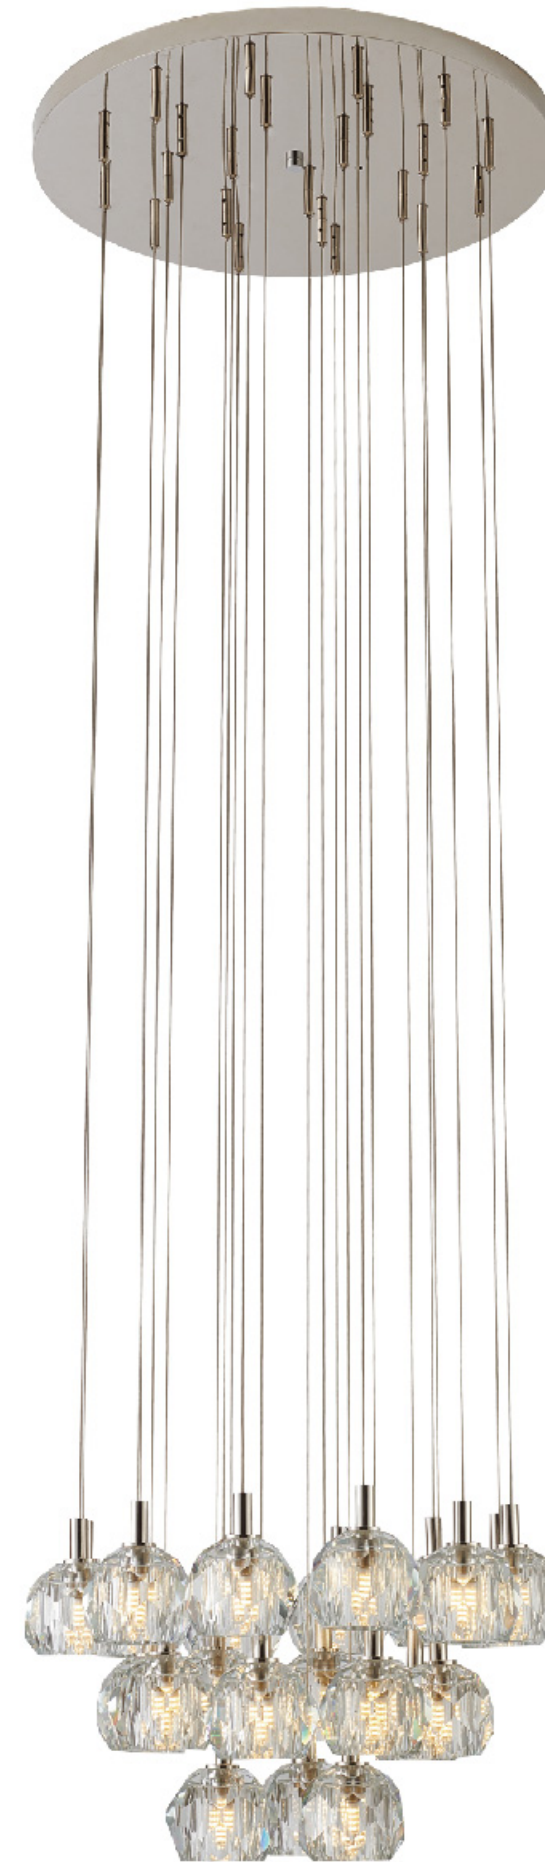

**BET26**  
SIZE: 32.5"D×35"H  
LAMP: 12/40W/E12

**BET37**  
SIZE: 29"D×30"H  
LAMP: 8/40W/E12

**BET30**  
SIZE: 26"D×22.75"H  
LAMP: 6/40W/E12

**BET65PEW**  
SIZE:29.5"D×31.5"H  
LAMP:13/40W/E12

**BET79PEW**  
SIZE:25.9"D×32.6"H  
LAMP:8/40W/E12

**MU107P8G**  
SIZE:8.7"D×9.3"H  
LAMP:1/40W/E12

**MU107P8CH**  
SIZE:8.7"D×9.3"H  
LAMP:1/40W/E12

**MU82C32BR**  
SIZE:32"D×108"H  
LAMP:9/6W/LED 3000K

**MU83P4BR**  
SIZE:4.3"L×4.3"W×3.94"H  
LAMP:6W/LED 3000K

**MU85W4BR**  
SIZE:4.3"L×4.3"W×3.94"H  
LAMP:6W/LED 3000K

**MU84F4BR**  
SIZE:4.3"L×4.3"W×3.94"H  
LAMP:6W/LED 3000K

**DD02CUS-8**  
SIZE:36"D×96"H  
LAMP:56/40W/E12

**BDC04C24N**  
SIZE:24"D×108"H  
LAMP:23/25W/G9

**LD03CRL-FM**  
SIZE:22"D×22"H  
LAMP:9/25W/G9

**LX12-7**  
SIZE:24"D×84"H  
LAMP:9/50W/GU10

**LX12**  
SIZE:22"D×60"H  
LAMP:7/50W/GU10

**LA29C36G**  
 SIZE:36"L×11"W×12"H  
 LAMP:10/40W/E12

LA29C36G  
 E12x10 Max 40W