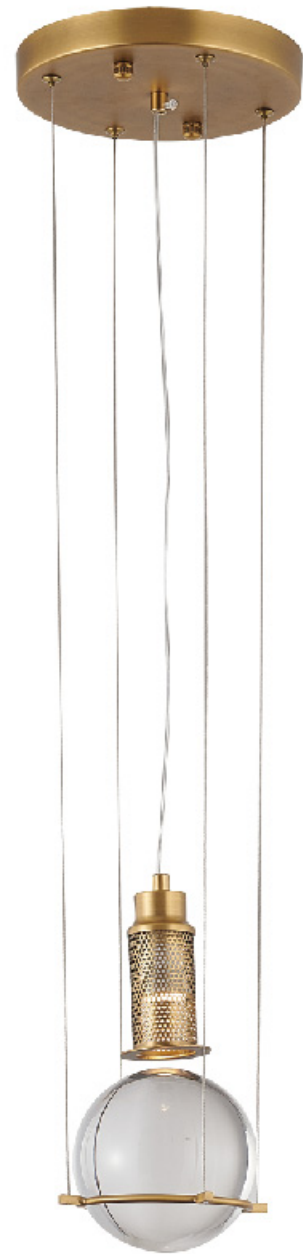

**LD03CRL-FM**  
SIZE:22"D×22"H  
LAMP:9/25W/G9

**LX12-7**  
SIZE:24"D×84"H  
LAMP:9/50W/GU10

**LX12**  
SIZE:22"D×60"H  
LAMP:7/50W/GU10

**LA29C36G**  
 SIZE:36"L×11"W×12"H  
 LAMP:10/40W/E12

LA29C36G  
 E12x10 Max 40W

**MU57C31CH**  
 SIZE: 31.4"D x 11.8"H  
 LAMP: 18/3W/G9 LED

**JP21**  
 SIZE: 13.7"D x 27"H  
 LAMP: 25W/LED 4000K

**JP22**  
 SIZE: 17.7"D x 63"H  
 LAMP: 48W/LED 4000K

**MU95F65BR**  
SIZE:11.8"D×65"H  
LAMP:1/25W/GU10

**MU91P5BR**  
SIZE:5.7"D×11"H  
LAMP:1/25W/GU10

**MU93T78BR**  
SIZE:7"D×15"H  
LAMP:1/25W/GU10

**MU90W12B**  
SIZE:4.7"W×12.5"H×7.8"D  
LAMP:1/25W/GU10

**MU94T8BR**  
SIZE:8.6"D×15.7"H  
LAMP:1/25W/GU10

**MU108W29G**  
SIZE: 8.2"W x 5.4"D x 29.5"H  
LAMP: 2/5W/GU10 LED

**MU102W12G**  
SIZE: 8"W x 2.5"D x 12"H  
LAMP: 2/5W/GU10 LED

**MJ01W20G**  
SIZE: 7"D x 19.7"H  
LAMP: 2/5W/GU10 LED

**NL38GS-20**  
SIZE: 7"D x 17.7"H  
LAMP: 2/5W/GU10 LED