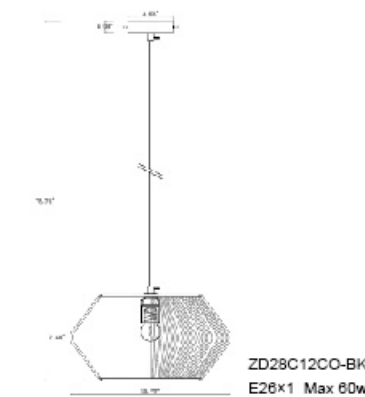

**ZD01P110**  
 SIZE: 11"L x 1.96"W x 11"H  
 LAMP: 1/5W/G9 LED

**ZD14C55G**  
 SIZE: 55.11"L x 3.93"D x 26.77"H  
 LAMP: 10/5W/LED SMD

**ZD27C22CO**  
 SIZE: 22"D x 10"H  
 LAMP: 1/60W/E26

**ZD28C12CO-BK**  
 SIZE: 12.59"D x 7.48"H  
 LAMP: 1/60W/E26

**ZD11C53G**  
 SIZE:53.14"L×7.87"H  
 LAMP:20W/LED COB

**ZD12T13G**  
 SIZE:13.97"D×13.58"H  
 LAMP:6W/LED COB

**ZD13T25G**  
 SIZE:25.98"D×13.58"H  
 LAMP:6W/LED COB

**ZD04C55G**  
 SIZE:55.11"D×66.9"H  
 LAMP:50W/LED COB