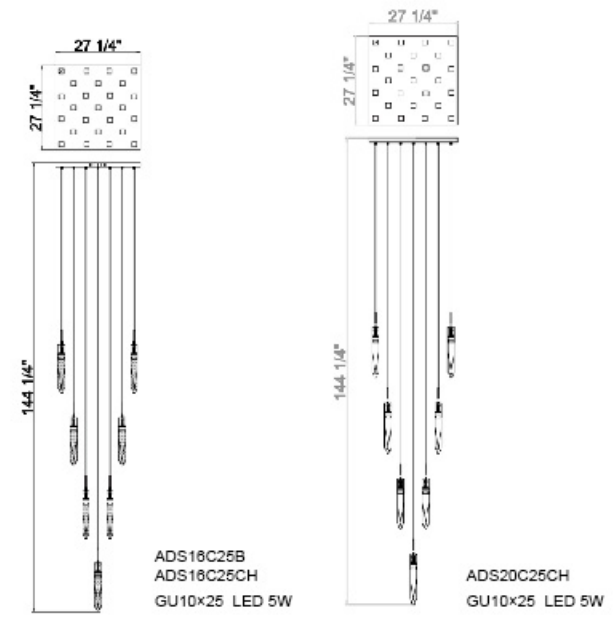

ADS06C41CH  
 GU10×41 LED 5W

**ADS06C41CH**  
 SIZE:35"L×35"W×144"H  
 LAMP:41/5W/GU10 LED

**ADS02C3B**  
 SIZE:21.75"L×4.75"W×78"H  
 LAMP:3/5W/GU10 LED

**ADS02C3G**  
 SIZE:21.75"L×4.75"W×78"H  
 LAMP:3/5W/GU10 LED

**ADS19C3CH**  
 SIZE:35"L×11.75"W×78"H  
 LAMP:3/5W/GU10 LED

**ADS19C3BR**  
 SIZE:35"L×11.75"W×78"H  
 LAMP:3/5W/GU10 LED

ADS14C3B  
 ADS14C3CH  
 GU10×3 LED 5W

ADS19C3CH  
 ADS19C3BR  
 GU10×3 LED 5W

**ADS15C3CH**  
 SIZE:21.75"Lx4.75"Wx78"H  
 LAMP:3/5W/GU10 LED

**ADS15C3B**  
 SIZE:21.75"Lx4.75"Wx78"H  
 LAMP:3/5W/GU10 LED

**ADS15C3G**  
 SIZE:21.75"Lx4.75"Wx78"H  
 LAMP:3/5W/GU10 LED

ADS15C3B  
 ADS15C3G  
 ADS15C3CH  
 GU10x3 LED 5W

**ADS16C25CH**  
 SIZE:27.25"L×27.25"W×144"H  
 LAMP:25/5W/GU10 LED

**ADS16C25B**  
 SIZE:27.25"L×27.25"W×144"H  
 LAMP:25/5W/GU10 LED

**ADS20C25CH**  
 SIZE:27.25"L×27.25"W×144"H  
 LAMP:25/5W/GU10 LED

ADS16C25B  
 ADS16C25CH  
 GU10×25 LED 5W

ADS20C25CH  
 GU10×25 LED 5W