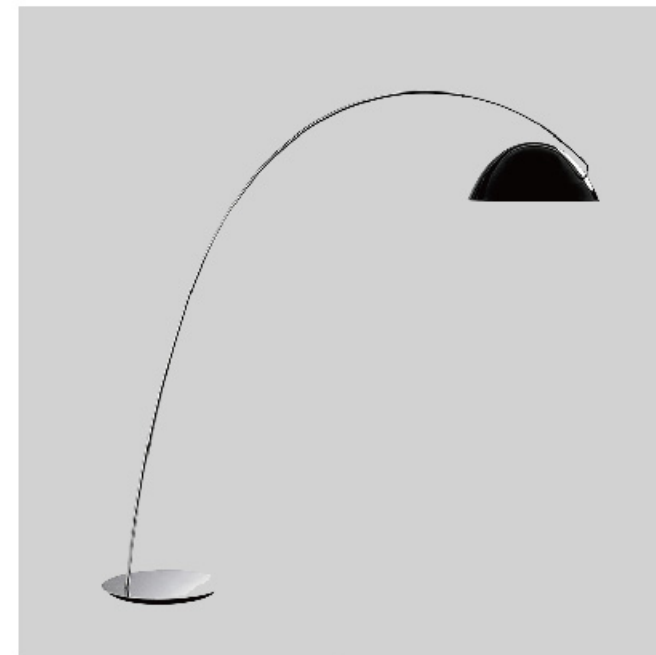

**TD33F21CH**  
SIZE: 21.7"D×10.5"H  
LAMP: 3/40W/E12

**DLS18T10S**  
SIZE: 9.8"D×16.9"H  
LAMP: 1/60W/E26

**OL05L**  
SIZE: 8"D×11"H  
LAMP: 1/60W/E26

**DU08P**  
SIZE: 5.7"D×9"H  
LAMP: 1/60W/E26

**TR78P10G**  
SIZE: 5.5"W×11"H×2.5"D  
LAMP: 1/60W/E26

**AZ03**  
SIZE:74.8"Lx43.3"Wx35.4"H  
LAMP:8/40W/E12

**AZ05**  
 SIZE:43.3"Lx35.4"Wx23.6"H  
 LAMP:8/40W/E12

**AZ06**  
 SIZE:41.3"Lx25.6"H  
 LAMP:8/40W/E12

**AZ02**  
 SIZE: 18.9"Lx23.6"Hx13.8"D  
 LAMP: 8/40W/E12

**7028F BK**  
SIZE: 18.89"D x 66.9"W x 86.6"H  
LAMP: 1/5W/LED SMD

**7035 F**  
 SIZE:90.5"D×90.5"H  
 LAMP:1/5W/LED SMD

**7076F**  
 SIZE:23.6"D×66.9"W×68.8-78.7"H  
 LAMP:3/40W/E26

**AV77F63B**  
 SIZE:63"L×72.8"H  
 LAMP:1/60W/E26