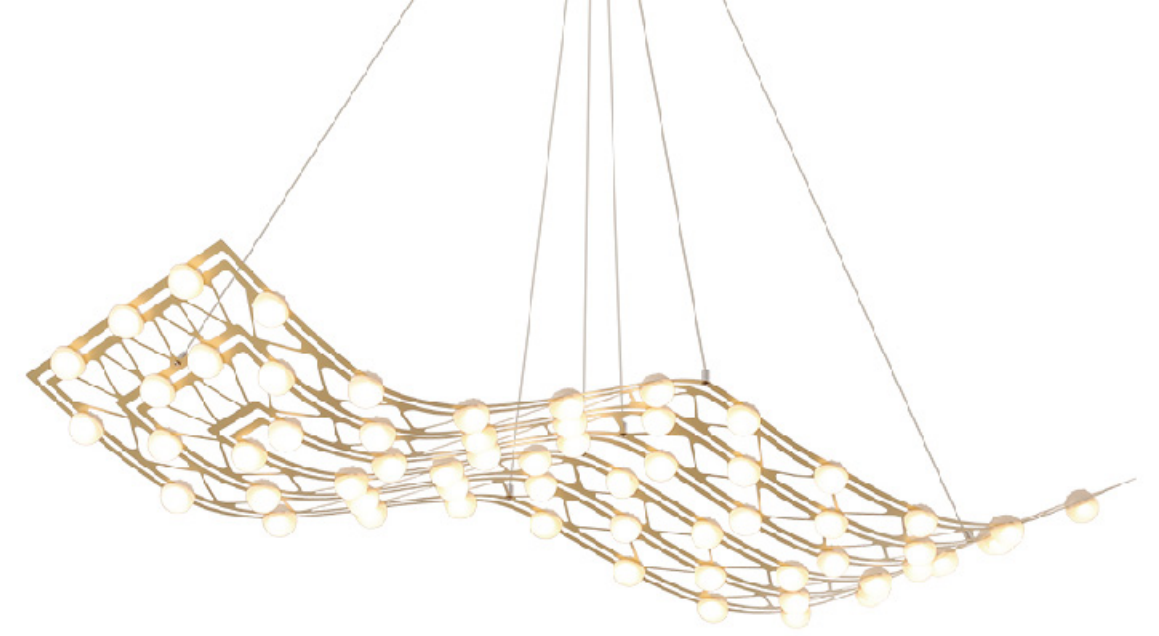

**FIT02C31G**  
SIZE:31.4"Dx70.8"H  
LAMP:80W/LED SMD

**FIT03C23G**  
SIZE:23.6"Dx70.8"H  
LAMP:43W/LED SMD

**FIT04C15G**  
SIZE:15.7"Dx70.8"H  
LAMP:30W/LED SMD

MD2891B

**FIT08C47G**  
SIZE:47.2"D×15.7"W×59"H  
LAMP:40W/LED SMD