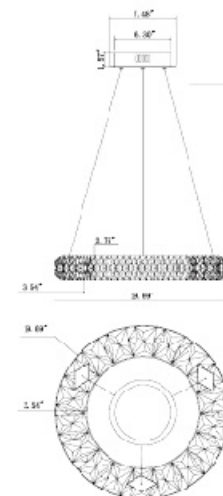

**SR15**  
SIZE:13.8"L×63"H  
LAMP:1/2W/LED

**SR16**  
SIZE:13.8"D×32.7"H  
LAMP:1/2W/LED

**MN39GD**  
SIZE:38"D  
LAMP:162/0.3W/LED 3000K

**MN40GD**  
SIZE:47"D  
LAMP:252/0.3W/LED 3000K

**BE25F47C**  
SIZE: 15"D×47"H  
LAMP: 156/0.3W/LED 3000K

OC16P18S  
 32W LED 3000K DIMMABLE

**OC16P18S**  
 SIZE: 17.7"D×11.8"H  
 LAMP: 32W/LED 3000K DIMMABLE

**OC40C19C**  
 SIZE: 19.69"D×2.76"H  
 LAMP: 55W/LED 3000K DIMMABLE

**OC40C19SMK**  
 SIZE: 19.69"D×2.76"H  
 LAMP: 55W/LED 3000K DIMMABLE

LA28C33CO  
 E12×22 Max 40W

**TD30C30CH**  
 SIZE:29.92"D  
 LAMP:12/40W/E12

**MU03CH**  
SIZE:30"D×15.7"H  
LAMP:12/40W/E12

**YS40991-3CB**  
SIZE:20"D×6"H  
LAMP:3/60W/E26

**YS40991-3CS**  
SIZE:17"D×5.9"H  
LAMP:3/60W/E26

**YS374-1W-1**  
 SIZE: 4.75"L x 4.95"W x 18.5"H  
 LAMP: 1/40W/E12

**BDC03C35BR**  
SIZE:35.8"D×11.8"H  
LAMP:8/40W/E12

**ARCUS**  
SIZE:26"D×12"H  
LAMP:6/40W/E12

**ZAZ03**  
SIZE:8.5"D×15.5"H  
LAMP:1/60W/E26