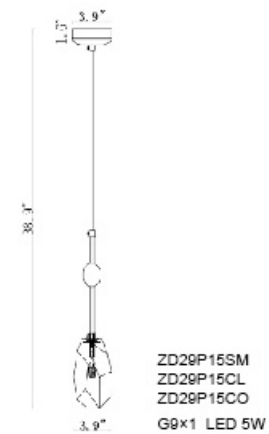

**AZ03**  
SIZE:74.8"Lx43.3"Wx35.4"H  
LAMP:8/40W/E12

**AZ05**  
 SIZE:43.3"Lx35.4"Wx23.6"H  
 LAMP:8/40W/E12

**AZ06**  
 SIZE:41.3"Lx25.6"H  
 LAMP:8/40W/E12

**AZ02**  
 SIZE: 18.9"Lx23.6"Hx13.8"D  
 LAMP: 8/40W/E12

**7028F BK**  
SIZE: 18.89"D x 66.9"W x 86.6"H  
LAMP: 1/5W/LED SMD

**7035 F**  
 SIZE:90.5"D×90.5"H  
 LAMP:1/5W/LED SMD

**7076F**  
 SIZE:23.6"D×66.9"W×68.8-78.7"H  
 LAMP:3/40W/E26

**AV77F63B**  
 SIZE:63"L×72.8"H  
 LAMP:1/60W/E26

AV77F63B  
 E26x1 Max 60w

**AV75C45G**  
 SIZE:45.6"D×35.4"H  
 LAMP:6/5W/G4 LED

**ZD29P15CL**  
 SIZE:3.93"D×15.74"H  
 LAMP:1/5W/G9 LED

**ZD29P15SM**  
 SIZE:3.93"D×15.74"H  
 LAMP:1/5W/G9 LED

**ZD29P15CO**  
 SIZE:3.93"D×15.74"H  
 LAMP:1/5W/G9 LED

**ZD01P110**  
 SIZE: 11"L x 1.96"W x 11"H  
 LAMP: 1/5W/G9 LED

**ZD14C55G**  
 SIZE: 55.11"L x 3.93"D x 26.77"H  
 LAMP: 10/5W/LED SMD

**ZD27C22CO**  
 SIZE: 22"D x 10"H  
 LAMP: 1/60W/E26

**ZD28C12CO-BK**  
 SIZE: 12.59"D x 7.48"H  
 LAMP: 1/60W/E26