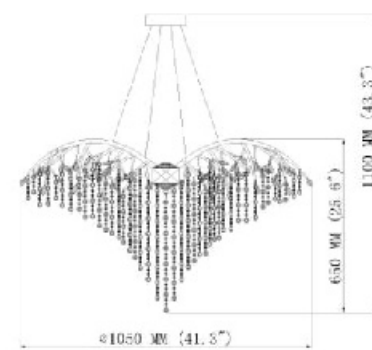

**TD33F21CH**  
SIZE: 21.7"D×10.5"H  
LAMP: 3/40W/E12

**DLS18T10S**  
SIZE: 9.8"D×16.9"H  
LAMP: 1/60W/E26

**OL05L**  
SIZE: 8"D×11"H  
LAMP: 1/60W/E26

**DU08P**  
SIZE: 5.7"D×9"H  
LAMP: 1/60W/E26

**TR78P10G**  
SIZE: 5.5"W×11"H×2.5"D  
LAMP: 1/60W/E26

**AZ03**  
SIZE:74.8"Lx43.3"Wx35.4"H  
LAMP:8/40W/E12

**AZ05**  
 SIZE:43.3"Lx35.4"Wx23.6"H  
 LAMP:8/40W/E12

**AZ06**  
 SIZE:41.3"Lx25.6"H  
 LAMP:8/40W/E12

**AZ02**  
 SIZE: 18.9"Lx23.6"Hx13.8"D  
 LAMP: 8/40W/E12

**7028F BK**  
SIZE: 18.89"D x 66.9"W x 86.6"H  
LAMP: 1/5W/LED SMD

**7035 F**  
 SIZE:90.5"D×90.5"H  
 LAMP:1/5W/LED SMD

**7076F**  
 SIZE:23.6"D×66.9"W×68.8-78.7"H  
 LAMP:3/40W/E26

**AV77F63B**  
 SIZE:63"L×72.8"H  
 LAMP:1/60W/E26