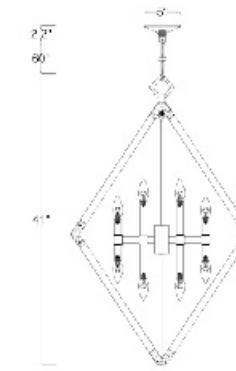

LA11AB-10  
 E12x4 Max 40W

**TD28C18B**  
 SIZE: 18.9"D×22.8"H  
 LAMP: 8/40W/E12

**LA10BLK**  
SIZE:9"D×23.75"H  
LAMP:4/25W/G9

**LA17BLK**  
SIZE:24"D×42"H  
LAMP:6/40W/E12

**LA15BLK**  
SIZE:28"D×27.5"H  
LAMP:4/40W/E12

**LA13BLK**  
SIZE:20"D×22"H  
LAMP:6/40W/E12

**JD13**  
SIZE:28"D×32.6"H  
LAMP:12/40W/E12

**JD03CH**  
SIZE:13"D×7.9"H  
LAMP:2/40W/E12

**JD03**  
SIZE:13"D×7.9"H  
LAMP:2/40W/E12

**LA30C20AG**  
 SIZE: 20"D x 28"H  
 LAMP: 8/40W/E12

**TD19BR**  
 SIZE: 14"D x 19"H  
 LAMP: 4/40W/E12

LA30C20AG  
 E12x8 Max 40W

TD19BR  
 E12x4 Max 40W

**LA31C25AG**  
 SIZE: 25"D x 41"H  
 LAMP: 16/40W/E12

**TD23P8AB**  
 SIZE: 8.66"L x 8.66"W x 11.8"H  
 LAMP: 1/40W/E12

**TD23P8CH**  
 SIZE: 8.66"L x 8.66"W x 11.8"H  
 LAMP: 1/40W/E12

LA31C25AG  
 E12x16 Max 40W

**MICWLCUS PENDANT LAMP**  
SIZE:48"Lx8.5"Wx42"H  
LAMP:17/3W/LED G4

**DU160C42G**  
SIZE:42"Lx14"Wx14"H  
LAMP:8/40W/E12