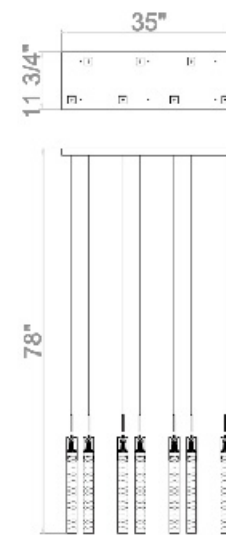

ADS06C41CH  
 GU10×41 LED 5W

**ADS06C41CH**  
 SIZE:35"L×35"W×144"H  
 LAMP:41/5W/GU10 LED

**ADS02C3B**  
 SIZE:21.75"L×4.75"W×78"H  
 LAMP:3/5W/GU10 LED

**ADS02C3G**  
 SIZE:21.75"L×4.75"W×78"H  
 LAMP:3/5W/GU10 LED

**ADS02C3CH**  
 SIZE:21.75"L×4.75"W×78"H  
 LAMP:3/5W/GU10 LED

**ADS03C5CH**  
 SIZE:13.75"L×13.75"W×78"H  
 LAMP:5/5W/GU10 LED

ADS03C5G  
 ADS03C5B  
 ADS03C5CH  
 GU10×5 LED 5W

**ADS03C5G**  
 SIZE:13.75"L×13.75"W×78"H  
 LAMP:5/5W/GU10 LED

**ADS03C5B**  
 SIZE:13.75"L×13.75"W×78"H  
 LAMP:5/5W/GU10 LED

**ADS04C7B**  
 SIZE:35"L×11.75"W×78"H  
 LAMP:7/5W/GU10 LED

**ADS04C7G**  
 SIZE:35"L×11.75"W×78"H  
 LAMP:7/5W/GU10 LED

ADS04C7G  
 ADS04C7B  
 ADS04C7CH  
 GU10×7 LED 5W

**ADS04C7CH**  
 SIZE:35"L×11.75"W×78"H  
 LAMP:7/5W/GU10 LED

**ADS05C25CH**  
 SIZE:27.25"L×27.25"W×144"H  
 LAMP:25/5W/GU10 LED

ADS05C25B  
 ADS05C25CH  
 GU10×25 LED 5W

**ADS05C25B**  
 SIZE:27.25"L×27.25"W×144"H  
 LAMP:25/5W/GU10 LED