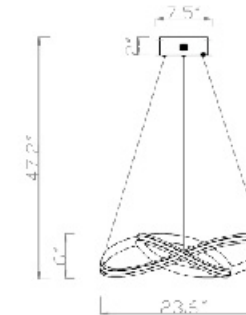

ADS06C41CH  
 GU10×41 LED 5W

**ADS06C41CH**  
 SIZE:35"L×35"W×144"H  
 LAMP:41/5W/GU10 LED

**ADS02C3B**  
 SIZE:21.75"L×4.75"W×78"H  
 LAMP:3/5W/GU10 LED

**ADS02C3G**  
 SIZE:21.75"L×4.75"W×78"H  
 LAMP:3/5W/GU10 LED

**OC08C27G**  
 SIZE:27.5"D×9"H  
 LAMP:92W/LED 3000K DIMMABLE

**OC09C23G**  
 SIZE:23.6"D×6"H  
 LAMP:36W/LED 3000K DIMMABLE

**OC11F22SC**  
 SIZE:21.6"D×7"H  
 LAMP:56W/LED 3000K DIMMABLE

OC08C27G  
 92W LED 3000K DIMMABLE