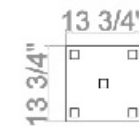

ADS08C5B
ADS08C5CH
GU10x5 LED 5W