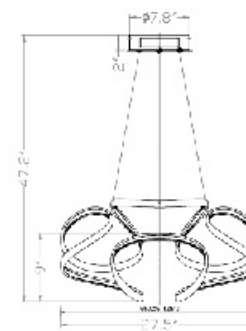

OC08C27G
92W LED 3000K DIMMABLE