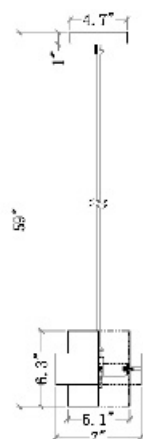

LA28C33CO  
 E12×22 Max 40W

**TD30C30CH**  
 SIZE:29.92"D  
 LAMP:12/40W/E12

**MU03CH**  
SIZE:30"D×15.7"H  
LAMP:12/40W/E12

**YS40991-3CB**  
SIZE:20"D×6"H  
LAMP:3/60W/E26

**YS40991-3CS**  
SIZE:17"D×5.9"H  
LAMP:3/60W/E26

**OC28T40BR**  
SIZE:45"L×11"W×35"H  
LAMP:30W/LED 3000K DIMMABLE

**SR17C39BR**  
SIZE:27.6"D×22.2"H  
LAMP:8/40W/E12

**DLS10C24G**  
SIZE:24.4"L×5"W×31.5"H  
LAMP:50W/LED 3000K

**AV74P7G-3**

**AV74P7G**  
 SIZE: 7"D x 6.3"H  
 LAMP: 1/5W/G9 LED

**AV76P6G**  
 SIZE: 6.3"D x 15.75"H  
 LAMP: 1/40W/E26

AV74P7G  
 G9x1 LED 5W

**KJ01W23BR**  
 SIZE: 23.6"L x 9"H x 85"D  
 LAMP: 3/40W/E12

**BET77W**  
 SIZE: 8.86"W x 14.57"H  
 LAMP: 1/40W/E12

KJ01W23BR  
 E12x4 Max 40W

**YS374-1W-1**  
 SIZE: 4.75"L x 4.95"W x 18.5"H  
 LAMP: 1/40W/E12

**BDC03C35BR**  
SIZE:35.8"D×11.8"H  
LAMP:8/40W/E12

**ARCUS**  
SIZE:26"D×12"H  
LAMP:6/40W/E12

**ZAZ03**  
SIZE:8.5"D×15.5"H  
LAMP:1/60W/E26