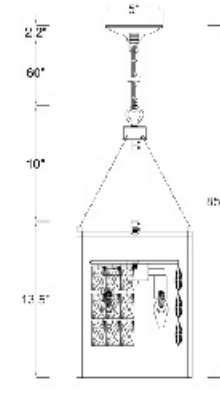

**MICWALL01**  
SIZE: 13.7"W×10.6"L×35.8"H  
LAMP: 4/5W/LED G9

**MICWALL02**  
SIZE: 13.7"W×7.84"L×66.1"H  
LAMP: 2/5W/LED G9

**NL38GCUS**  
SIZE: 4.5"W×19"H  
LAMP: 2/25W/G9

**MU37**  
SIZE: 17.7"W×36.5"H×7.5"D  
LAMP: 2/40W/E12

**LA23C12CO**  
 SIZE: 12"D×27"H  
 LAMP: 4/40W/E12

**LA24C18CO**  
 SIZE: 18"D×35"H  
 LAMP: 8/40W/E12

LA23C12CO  
 E12x4 Max 40W

LA24C18CO  
 E12x4 Max 40W

**LA11AB-10**  
 SIZE: 10"D×13.5"H  
 LAMP: 4/40W/E12

LA11AB-10  
 E12x4 Max 40W

**TD28C18B**  
 SIZE: 18.9"D×22.8"H  
 LAMP: 8/40W/E12

**LA10BLK**  
SIZE:9"D×23.75"H  
LAMP:4/25W/G9

**LA17BLK**  
SIZE:24"D×42"H  
LAMP:6/40W/E12

**LA15BLK**  
SIZE:28"D×27.5"H  
LAMP:4/40W/E12

**LA13BLK**  
SIZE:20"D×22"H  
LAMP:6/40W/E12

**JD13**  
SIZE:28"D×32.6"H  
LAMP:12/40W/E12

**JD03CH**  
SIZE:13"D×7.9"H  
LAMP:2/40W/E12

**JD03**  
SIZE:13"D×7.9"H  
LAMP:2/40W/E12

**LA30C20AG**  
 SIZE: 20"D x 28"H  
 LAMP: 8/40W/E12