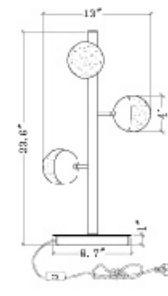

AV72T13BR
G9×3 LED 5W