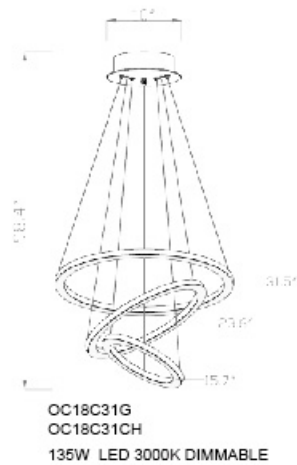

**FT45P4CH**  
SIZE: 4.7"D x 4.7"H  
LAMP: 1/5W/G9 LED

**SY06MOTCUS**  
SIZE:24"D×120"H  
LAMP:30/3W/G4 LED 3000K

**FT44C16CH**  
SIZE:16"D×59"H  
LAMP:48W/LED 4000K

**SY05P4G**  
SIZE:4"D×59"H  
LAMP:1/3W/G4 LED

**FT43P4CH**  
SIZE:4.7"D×4.7"H  
LAMP:8W/LED 4000K

**MU30A**  
SIZE:31.4"D  
LAMP:75W/LED 3000K

**MU30A CH**  
SIZE:31.4"D  
LAMP:75W/LED 3000K

**MU30D**  
SIZE:15.7"D  
LAMP:35W/LED 3000K

**MU30B**  
SIZE:26.3"D  
LAMP:60W/LED 3000K

**MU302C31G**  
SIZE:31.5"D×3"H+21.6"D×3"H  
LAMP:125W/LED 3000K

**MU302C31CH**  
SIZE:31.5"D×3"H+21.6"D×3"H  
LAMP:125W/LED 3000K

**OC18C31G**  
 SIZE:31.5"D+23.6"D+15.7"D×98.4"H  
 LAMP:135W/LED 3000K DIMMABLE

**OC18C31CH**  
 SIZE:31.5"D+23.6"D+15.7"D×98.4"H  
 LAMP:135W/LED 3000K DIMMABLE

**OC39C39N**  
SIZE:39.4"D+31.5"D+23.6"D+15.7"D×10.8"H  
LAMP:131W/LED 3000K DIMMABLE

**OC38C31N**  
SIZE:31.5"D+23.6"D+15.7"D×10.8"H  
LAMP:85W/LED 3000K DIMMABLE