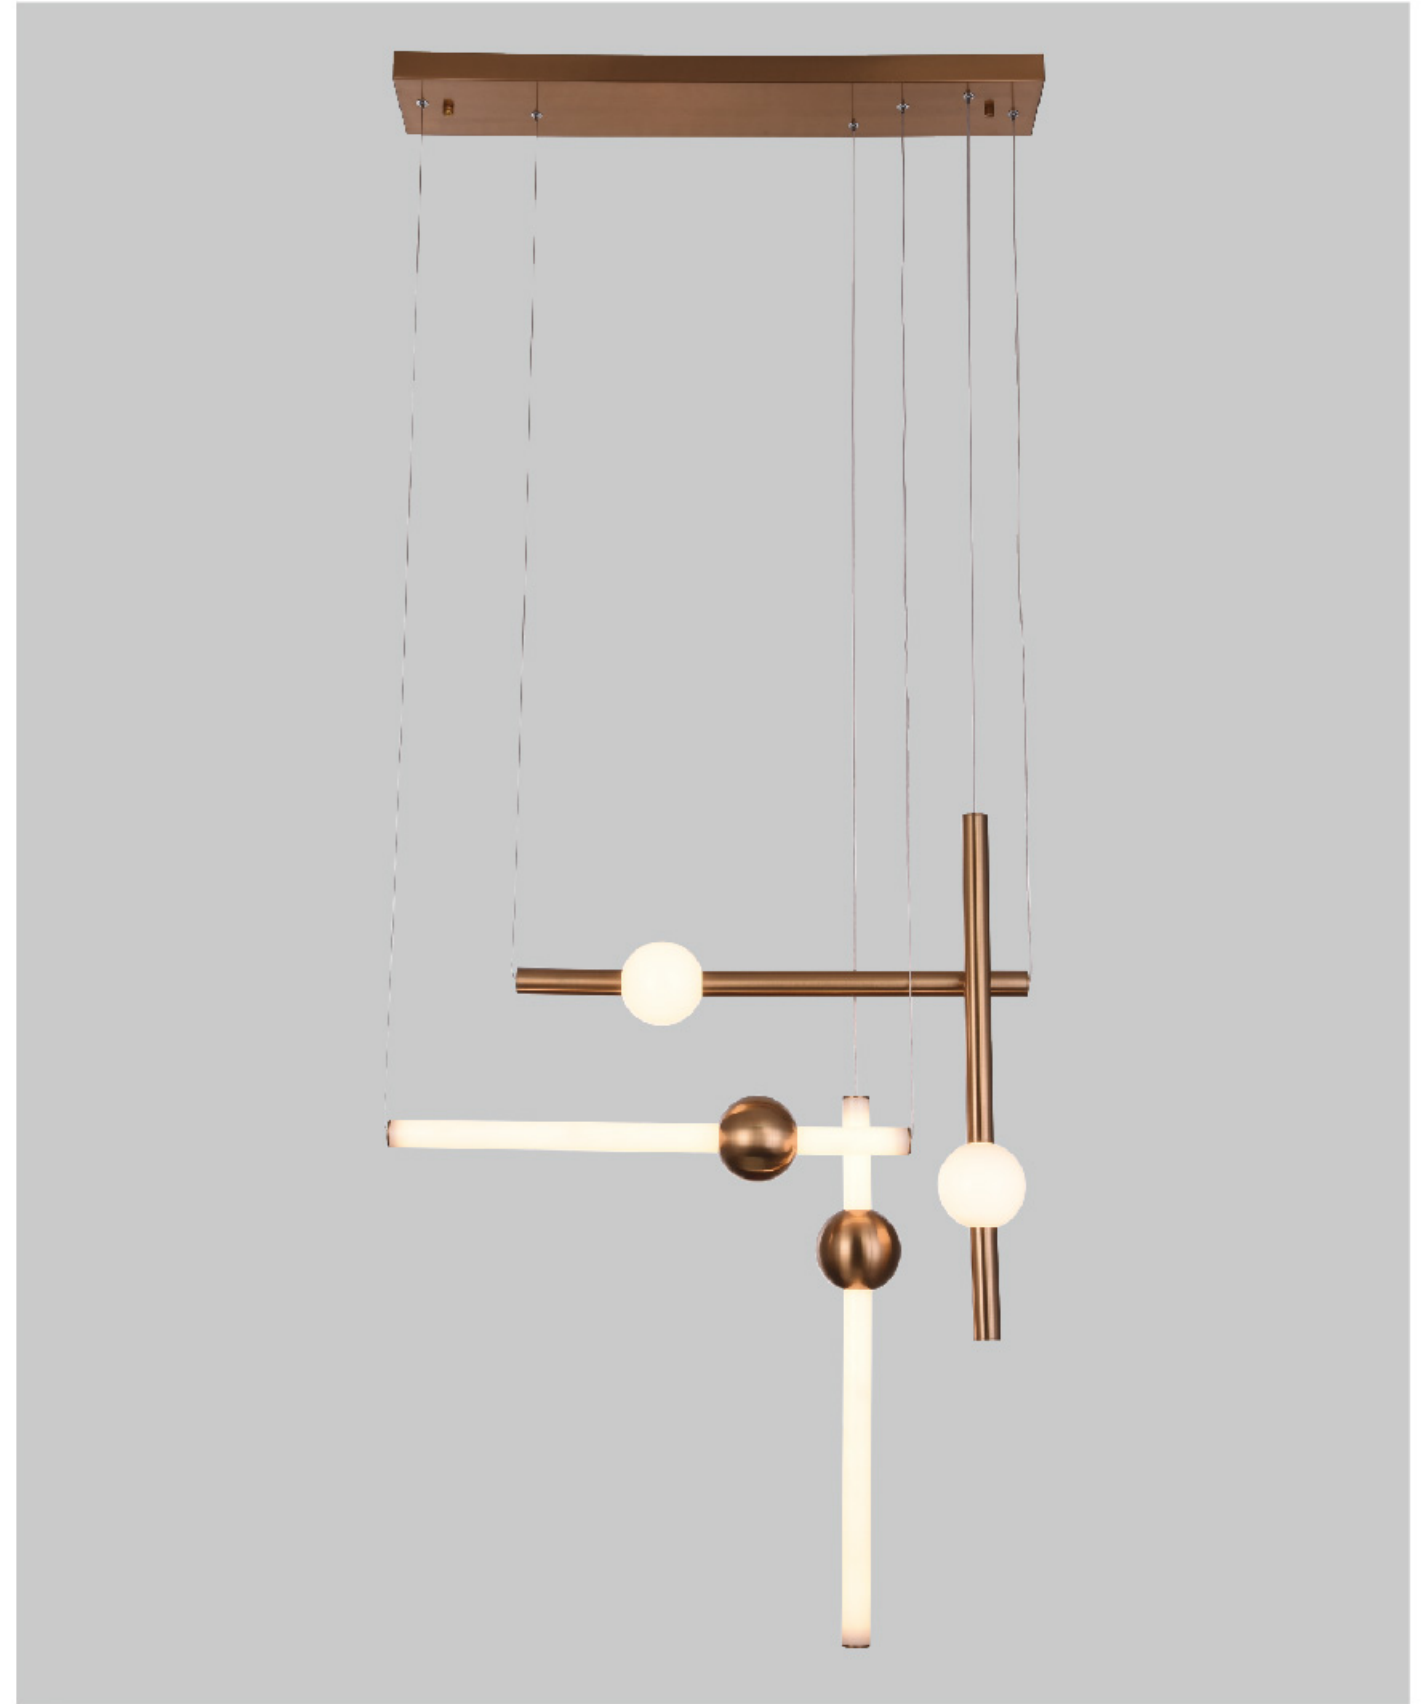

OC40C19C  
 OC40C19SMK  
 55W LED 3000K DIMMABLE

**LA26C33CO**  
 SIZE:33"D×24"H  
 LAMP:22/40W/E12

**TD31C23AB**  
 SIZE:23.6"D×25"H  
 LAMP:6/40W/E12

LA25C20CO  
 E12×9 Max 40W

**LA25C20CO**  
 SIZE:20"D×18"H  
 LAMP:9/40W/E12

LA28C33CO  
 E12×22 Max 40W

**TD30C30CH**  
 SIZE:29.92"D  
 LAMP:12/40W/E12

**MU03CH**  
SIZE:30"D×15.7"H  
LAMP:12/40W/E12

**YS40991-3CB**  
SIZE:20"D×6"H  
LAMP:3/60W/E26

**YS40991-3CS**  
SIZE:17"D×5.9"H  
LAMP:3/60W/E26

**OC28T40BR**  
SIZE:45"L×11"W×35"H  
LAMP:30W/LED 3000K DIMMABLE

**SR17C39BR**  
SIZE:27.6"D×22.2"H  
LAMP:8/40W/E12

**DLS10C24G**  
SIZE:24.4"L×5"W×31.5"H  
LAMP:50W/LED 3000K

**AV74P7G-3**

**AV74P7G**  
 SIZE: 7"D x 6.3"H  
 LAMP: 1/5W/G9 LED

**AV76P6G**  
 SIZE: 6.3"D x 15.75"H  
 LAMP: 1/40W/E26

AV74P7G  
 G9x1 LED 5W

**KJ01W23BR**  
 SIZE: 23.6"L x 9"H x 85"D  
 LAMP: 3/40W/E12

**BET77W**  
 SIZE: 8.86"W x 14.57"H  
 LAMP: 1/40W/E12

KJ01W23BR  
 E12x4 Max 40W