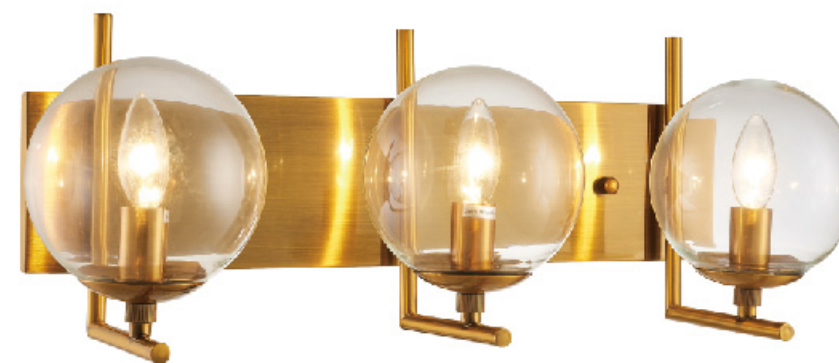

KJ01W23BR
SIZE: 23.6"L x 9"H x 85"D
LAMP: 3/40W/E12