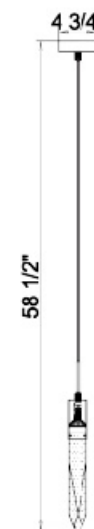

**ADS02C3CH**  
 SIZE:21.75"L×4.75"W×78"H  
 LAMP:3/5W/GU10 LED

**ADS03C5CH**  
 SIZE:13.75"L×13.75"W×78"H  
 LAMP:5/5W/GU10 LED

ADS03C5G  
 ADS03C5B  
 ADS03C5CH  
 GU10×5 LED 5W

**ADS03C5G**  
 SIZE:13.75"L×13.75"W×78"H  
 LAMP:5/5W/GU10 LED

**ADS07C3B**  
 SIZE:21.75"L×4.75"W×78"H  
 LAMP:3/5W/GU10 LED

**ADS12P1CH**  
 SIZE:2"L×2"W×19.6"H  
 LAMP:1/5W/GU10 LED

**ADS12P1G**  
 SIZE:2"L×2"W×19.6"H  
 LAMP:1/5W/GU10 LED

**ADS13P1B**  
 SIZE:2"L×2"W×19.6"H  
 LAMP:1/5W/GU10 LED

**ADS13P1G**  
 SIZE:2"L×2"W×19.6"H  
 LAMP:1/5W/GU10 LED

**ADS12P1B**  
 SIZE:2"L×2"W×19.6"H  
 LAMP:1/5W/GU10 LED

**ADS13P1CH**  
 SIZE:2"L×2"W×19.6"H  
 LAMP:1/5W/GU10 LED

**ADS21C41CH**  
 SIZE:35"L×35"W×144"H  
 LAMP:41/5W/GU10 LED

**ADS19C3CH**  
 SIZE:35"L×11.75"W×78"H  
 LAMP:3/5W/GU10 LED

**ADS19C3BR**  
 SIZE:35"L×11.75"W×78"H  
 LAMP:3/5W/GU10 LED

ADS14C3B  
 ADS14C3CH  
 GU10×3 LED 5W

ADS19C3CH  
 ADS19C3BR  
 GU10×3 LED 5W

**ADS15C3CH**  
 SIZE:21.75"Lx4.75"Wx78"H  
 LAMP:3/5W/GU10 LED