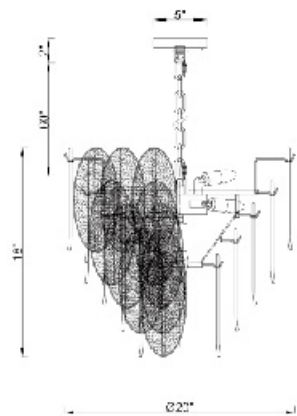

OC40C19C  
 OC40C19SMK  
 55W LED 3000K DIMMABLE

**LA26C33CO**  
 SIZE:33"D×24"H  
 LAMP:22/40W/E12

**TD31C23AB**  
 SIZE:23.6"D×25"H  
 LAMP:6/40W/E12

LA25C20CO  
 E12×9 Max 40W

**LA25C20CO**  
 SIZE:20"D×18"H  
 LAMP:9/40W/E12

LA28C33CO  
 E12×22 Max 40W

**TD30C30CH**  
 SIZE:29.92"D  
 LAMP:12/40W/E12

**MU03CH**  
SIZE:30"D×15.7"H  
LAMP:12/40W/E12

**YS40991-3CB**  
SIZE:20"D×6"H  
LAMP:3/60W/E26

**YS40991-3CS**  
SIZE:17"D×5.9"H  
LAMP:3/60W/E26