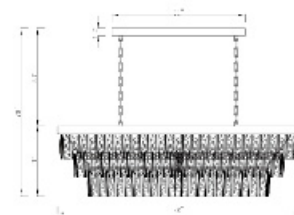

OC09C23G  
 36W LED 3000K DIMMABLE

OC11F22SC  
 56W LED 3000K DIMMABLE

**OC33C38G**  
 SIZE:38"L×12.2"W×11"H  
 LAMP:12/40W/E12

**OC33C38CH**  
 SIZE:38"L×12.2"W×11"H  
 LAMP:12/40W/E12

OC33C38G  
 OC33C38CH  
 E12×12 Max 40W