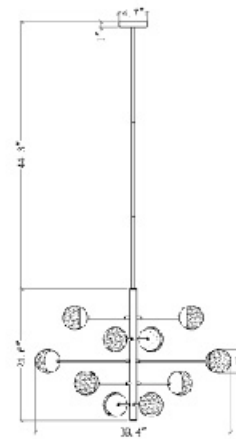

AV71C39BR
G9×10 LED 5W