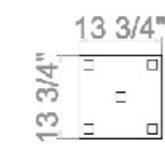

**ADS01P1G**  
 SIZE:2"L×2"W×19.6"H  
 LAMP:1/5W/GU10 LED

**ADS01P1CH**  
 SIZE:2"L×2"W×19.6"H  
 LAMP:1/5W/GU10 LED

**ADS01P1B**  
 SIZE:2"L×2"W×19.6"H  
 LAMP:1/5W/GU10 LED

ADS01P1CH  
 ADS01P1B  
 ADS01P1G  
 GU10×1 LED 5W

ADS06C41CH  
 GU10×41 LED 5W

**ADS06C41CH**  
 SIZE:35"L×35"W×144"H  
 LAMP:41/5W/GU10 LED

**ADS02C3B**  
 SIZE:21.75"L×4.75"W×78"H  
 LAMP:3/5W/GU10 LED

**ADS02C3G**  
 SIZE:21.75"L×4.75"W×78"H  
 LAMP:3/5W/GU10 LED

**ADS02C3CH**  
 SIZE:21.75"L×4.75"W×78"H  
 LAMP:3/5W/GU10 LED

**ADS03C5CH**  
 SIZE:13.75"L×13.75"W×78"H  
 LAMP:5/5W/GU10 LED

ADS03C5G  
 ADS03C5B  
 ADS03C5CH  
 GU10×5 LED 5W

**ADS03C5G**  
 SIZE:13.75"L×13.75"W×78"H  
 LAMP:5/5W/GU10 LED

**ADS03C5B**  
 SIZE:13.75"L×13.75"W×78"H  
 LAMP:5/5W/GU10 LED

**ADS04C7B**  
 SIZE:35"L×11.75"W×78"H  
 LAMP:7/5W/GU10 LED

**ADS04C7G**  
 SIZE:35"L×11.75"W×78"H  
 LAMP:7/5W/GU10 LED

ADS04C7G  
 ADS04C7B  
 ADS04C7CH  
 GU10×7 LED 5W