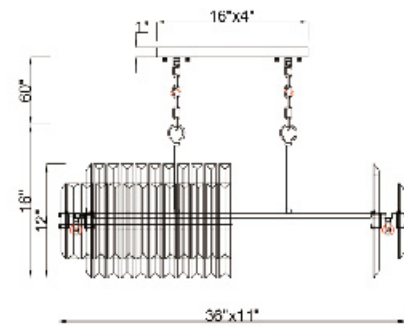

**ADS19C3CH**  
 SIZE:35"L×11.75"W×78"H  
 LAMP:3/5W/GU10 LED

**ADS19C3BR**  
 SIZE:35"L×11.75"W×78"H  
 LAMP:3/5W/GU10 LED

ADS14C3B  
 ADS14C3CH  
 GU10×3 LED 5W

ADS19C3CH  
 ADS19C3BR  
 GU10×3 LED 5W

**ADS15C3CH**  
 SIZE:21.75"Lx4.75"Wx78"H  
 LAMP:3/5W/GU10 LED

**LD03CRL-FM**  
SIZE:22"D×22"H  
LAMP:9/25W/G9

**LX12-7**  
SIZE:24"D×84"H  
LAMP:9/50W/GU10

**LX12**  
SIZE:22"D×60"H  
LAMP:7/50W/GU10

**LA29C36G**  
 SIZE:36"L×11"W×12"H  
 LAMP:10/40W/E12

LA29C36G  
 E12x10 Max 40W