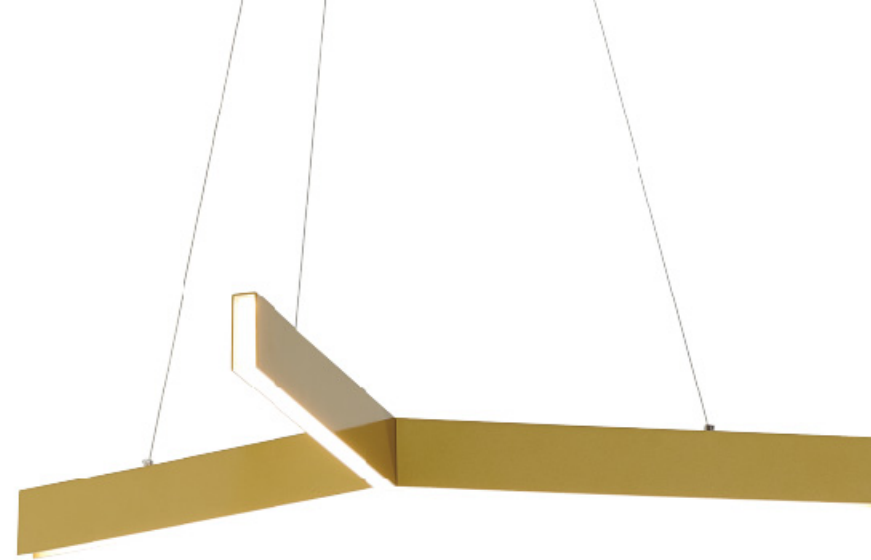

MV03BR
SIZE:31"L×27"W×2.4"H
LAMP:38W/LED 3000K