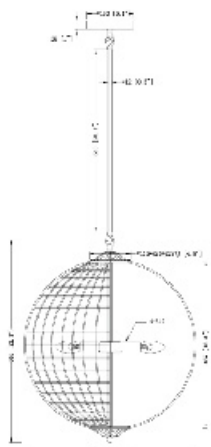

**SR15**  
SIZE:13.8"L×63"H  
LAMP:1/2W/LED

**SR16**  
SIZE:13.8"D×32.7"H  
LAMP:1/2W/LED

**MN39GD**  
SIZE:38"D  
LAMP:162/0.3W/LED 3000K

**MN40GD**  
SIZE:47"D  
LAMP:252/0.3W/LED 3000K

**BE25F47C**  
SIZE: 15"D×47"H  
LAMP: 156/0.3W/LED 3000K

**BE27F65G**  
SIZE: 19"Lx14"Wx65"H  
LAMP: 130/0.6W/LED 3000K

**BE28T26G**  
SIZE: 19"Lx14"Wx26"H  
LAMP: 38/0.6W/LED 3000K

**ARN02CUS**  
 SIZE: 19"D×22.3"H  
 LAMP: 4/40W/E12

ARN02CUS  
 E12×4 Max 40W