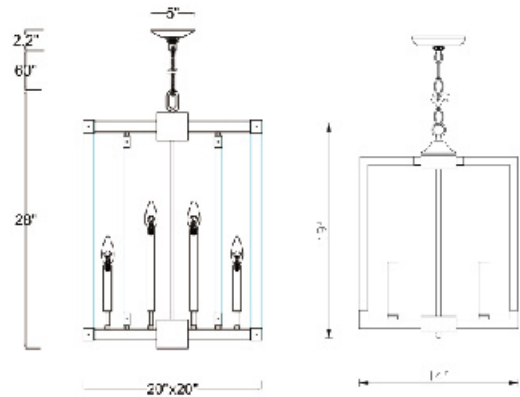

LA30C20AG
E12x8 Max 40W

TD19BR
E12x4 Max 40W