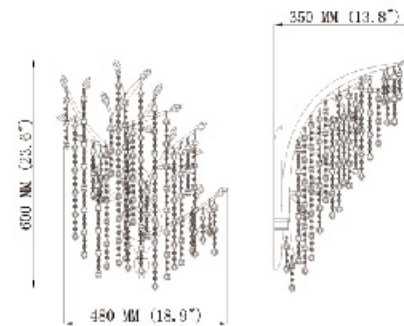

**AZ03**  
SIZE:74.8"Lx43.3"Wx35.4"H  
LAMP:8/40W/E12

**AZ05**  
 SIZE:43.3"Lx35.4"Wx23.6"H  
 LAMP:8/40W/E12

**AZ06**  
 SIZE:41.3"Lx25.6"H  
 LAMP:8/40W/E12

**AZ02**  
 SIZE: 18.9"Lx23.6"Hx13.8"D  
 LAMP: 8/40W/E12